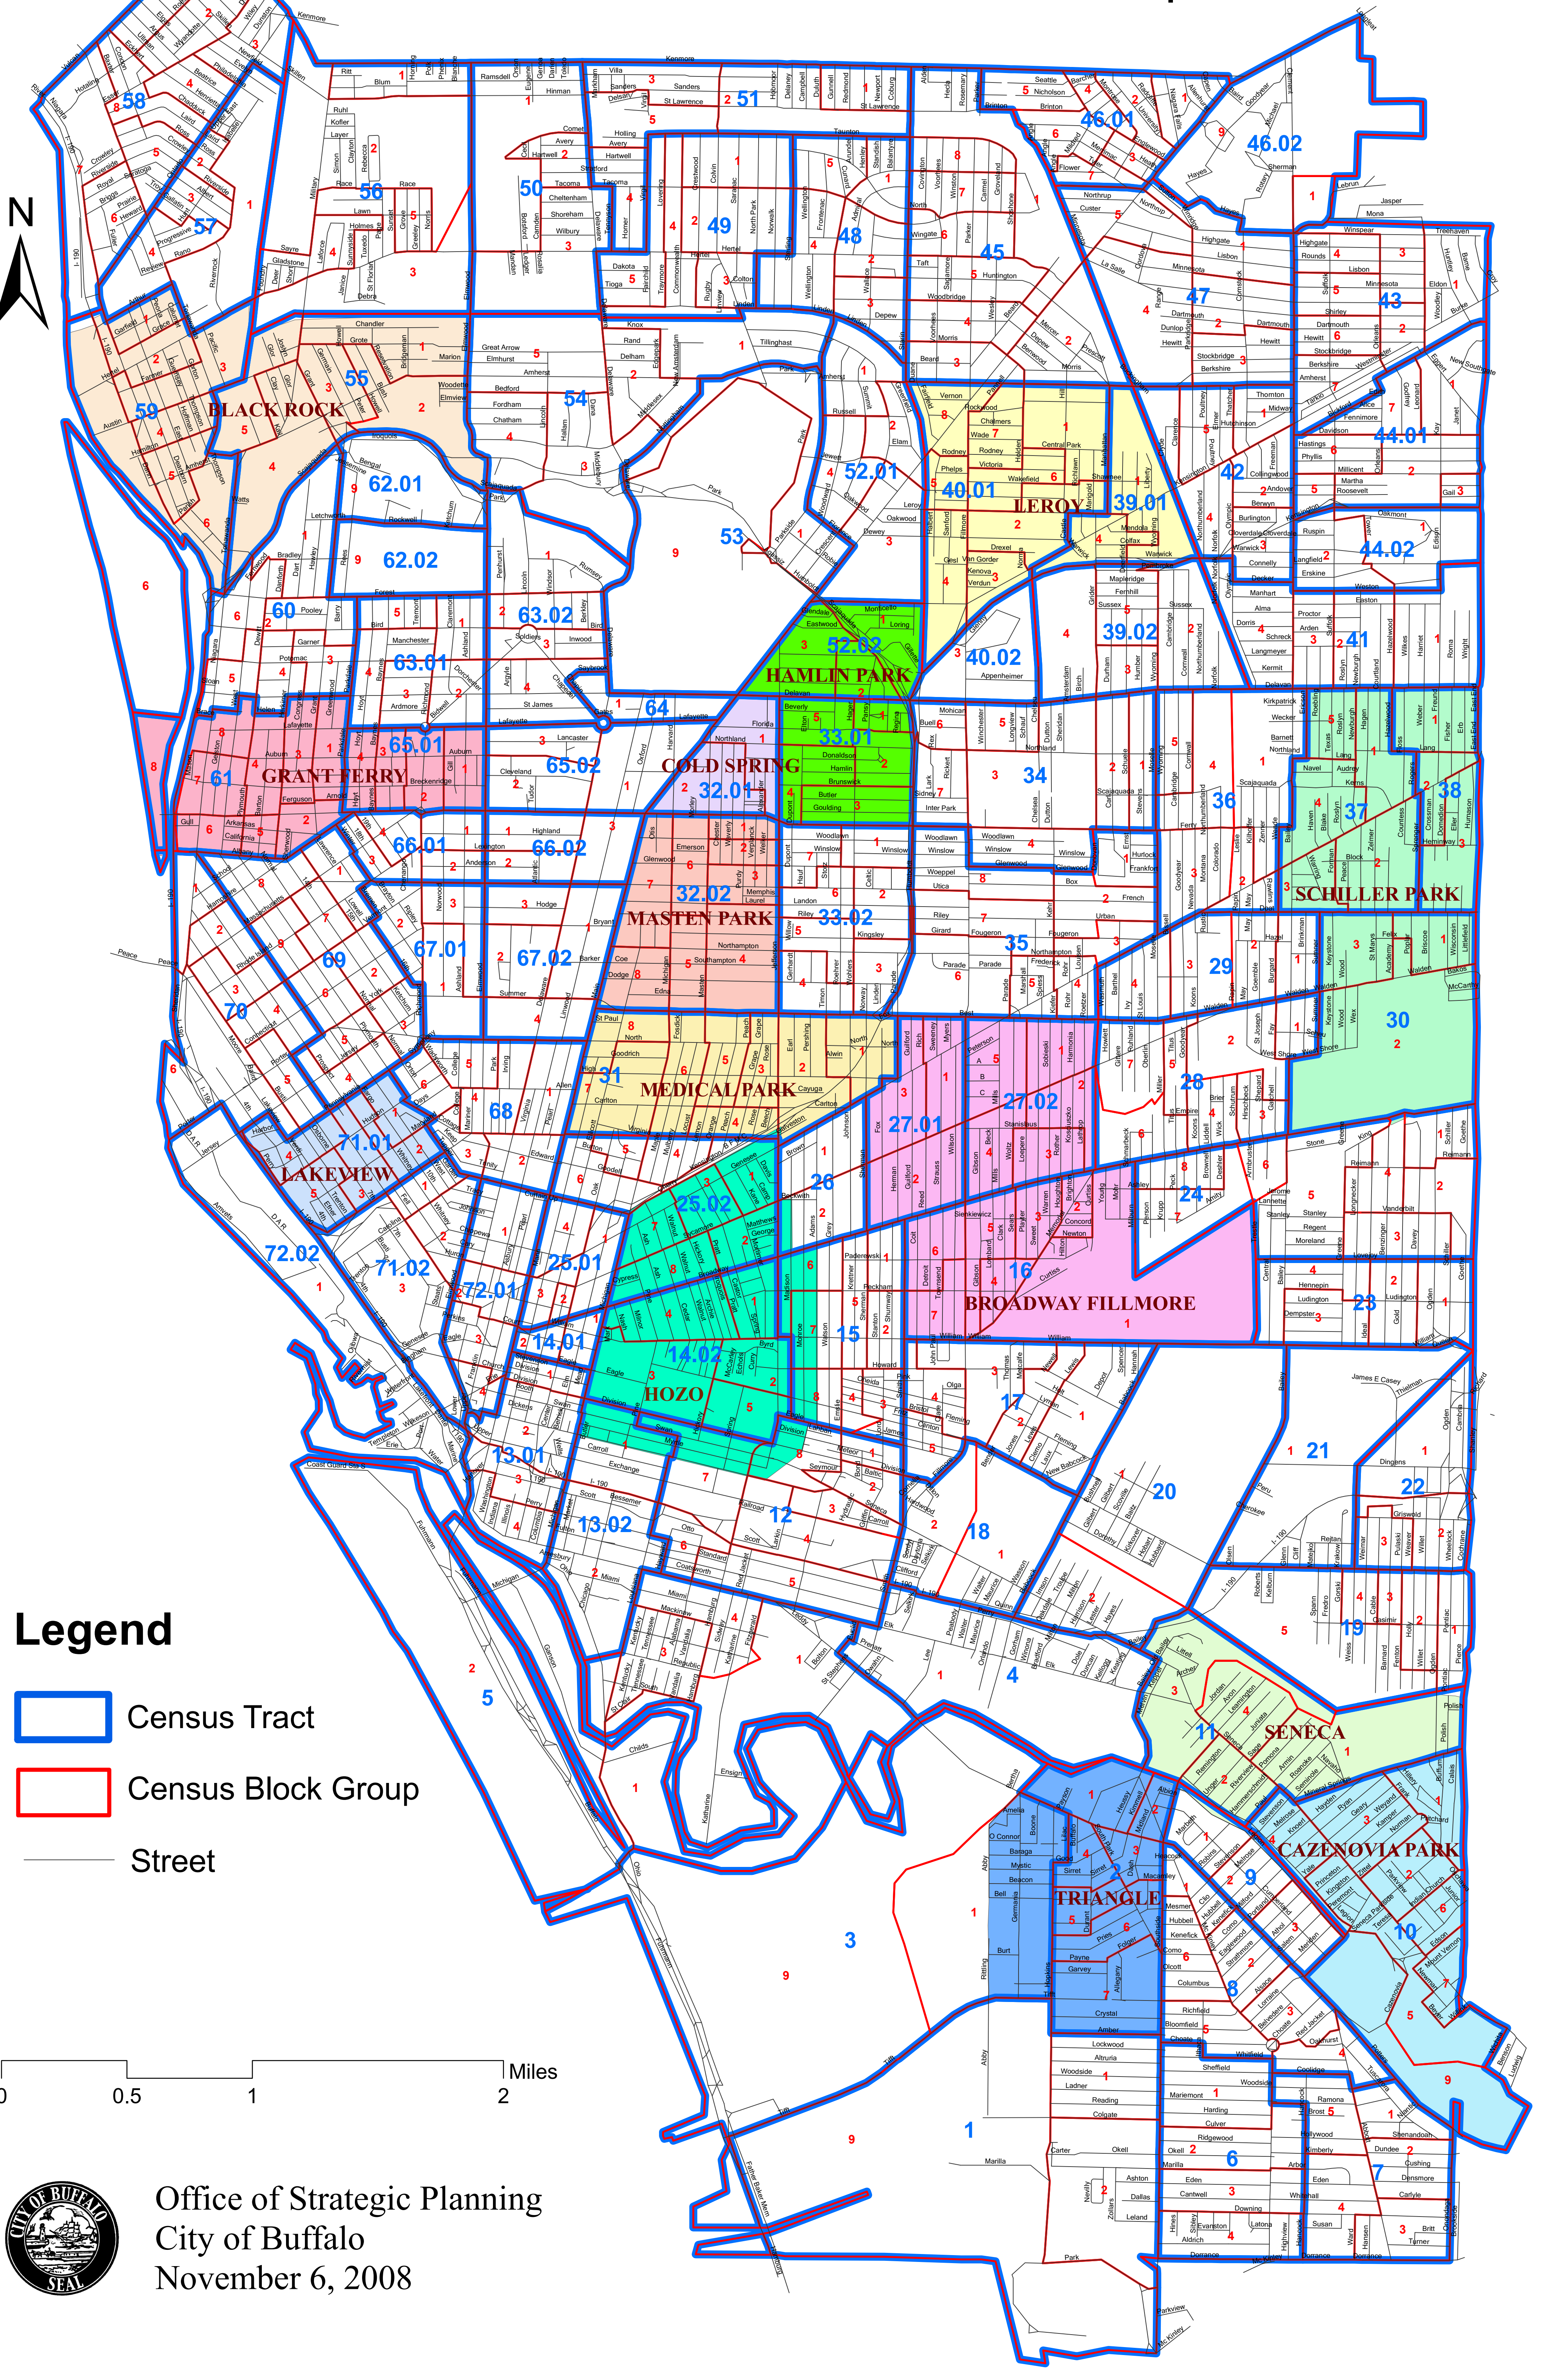

Livable Communities Census Tracts and Census Block Groups

Legend

- Census Tract
- Census Block Group
- Street

0 0.5 1 2 Miles

Office of Strategic Planning
City of Buffalo
November 6, 2008