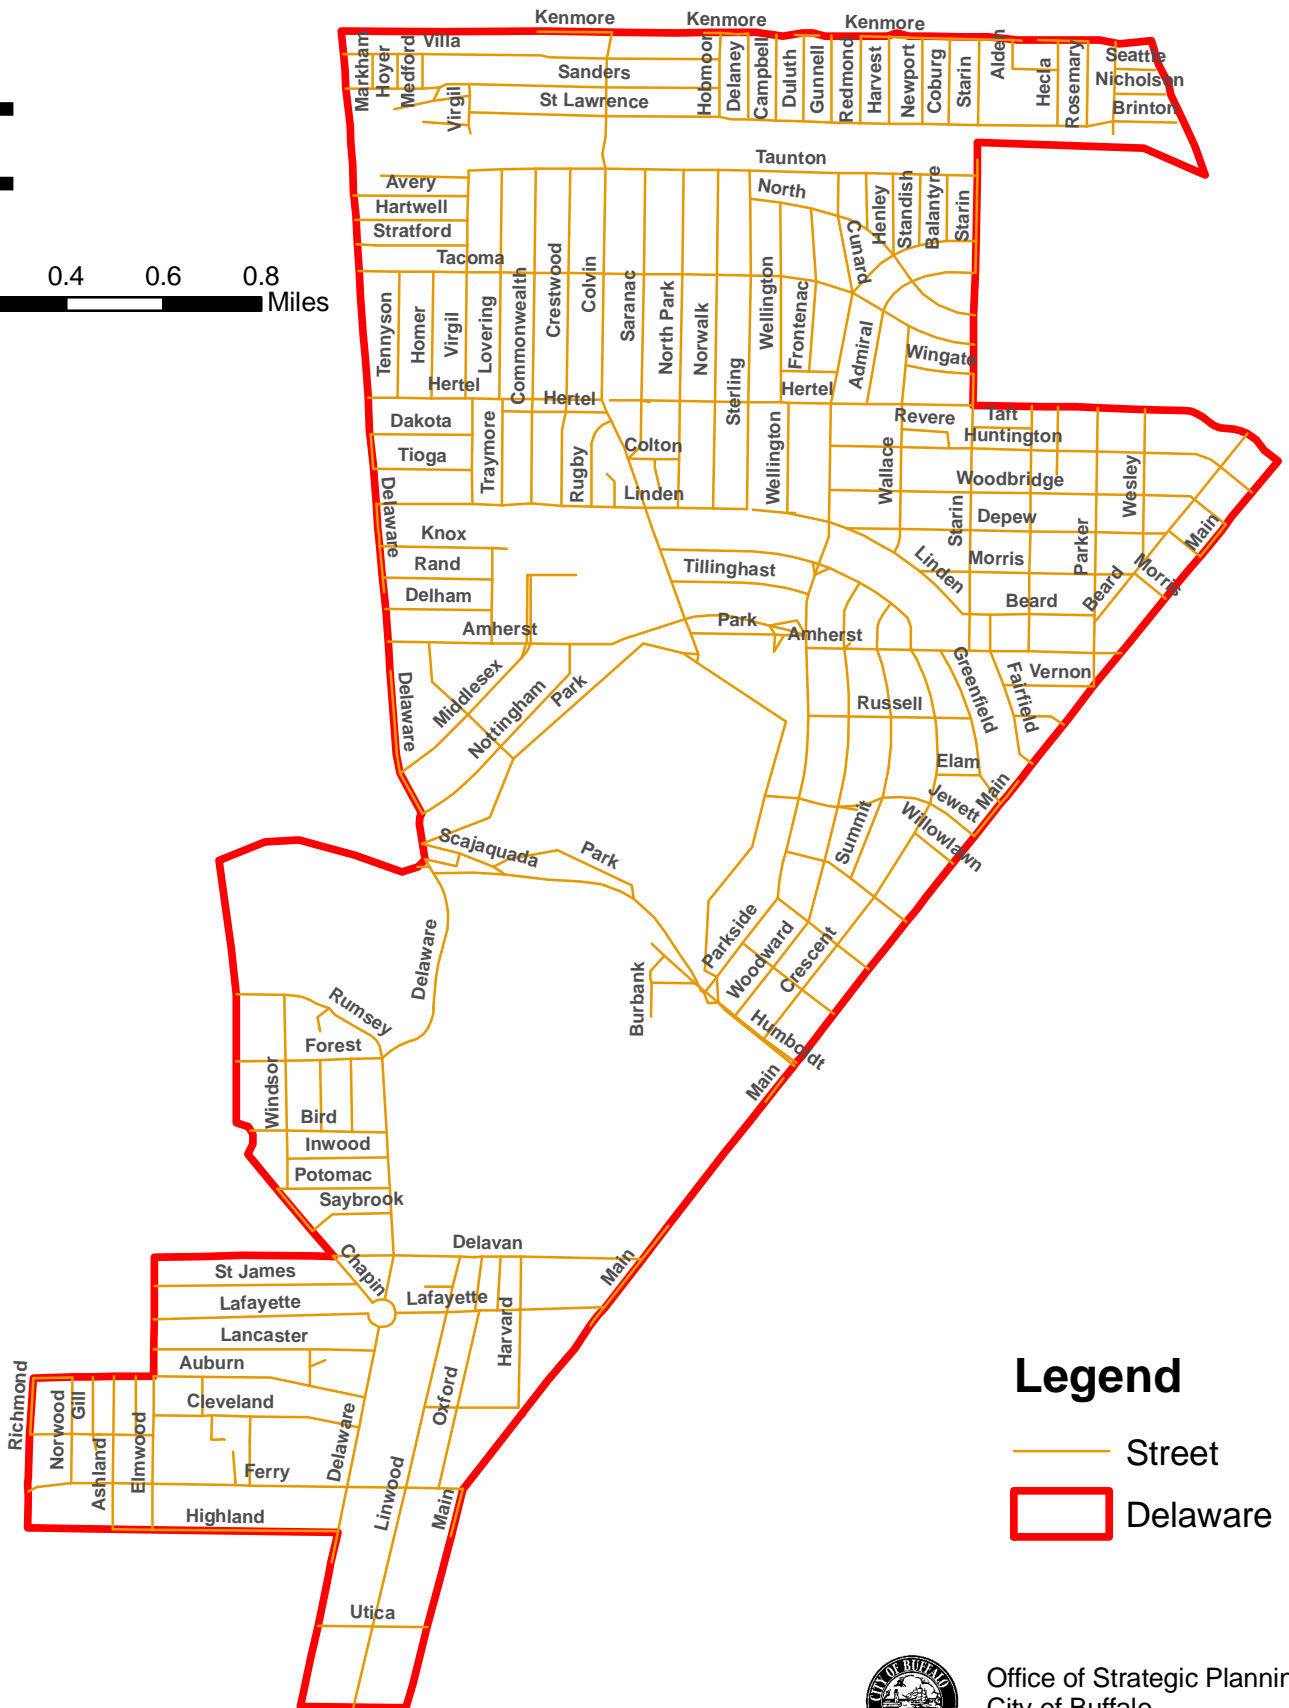

DELAWARE

0 0.1 0.2 0.4 0.6 0.8 Miles

Legend

- Street
- ▭ Delaware