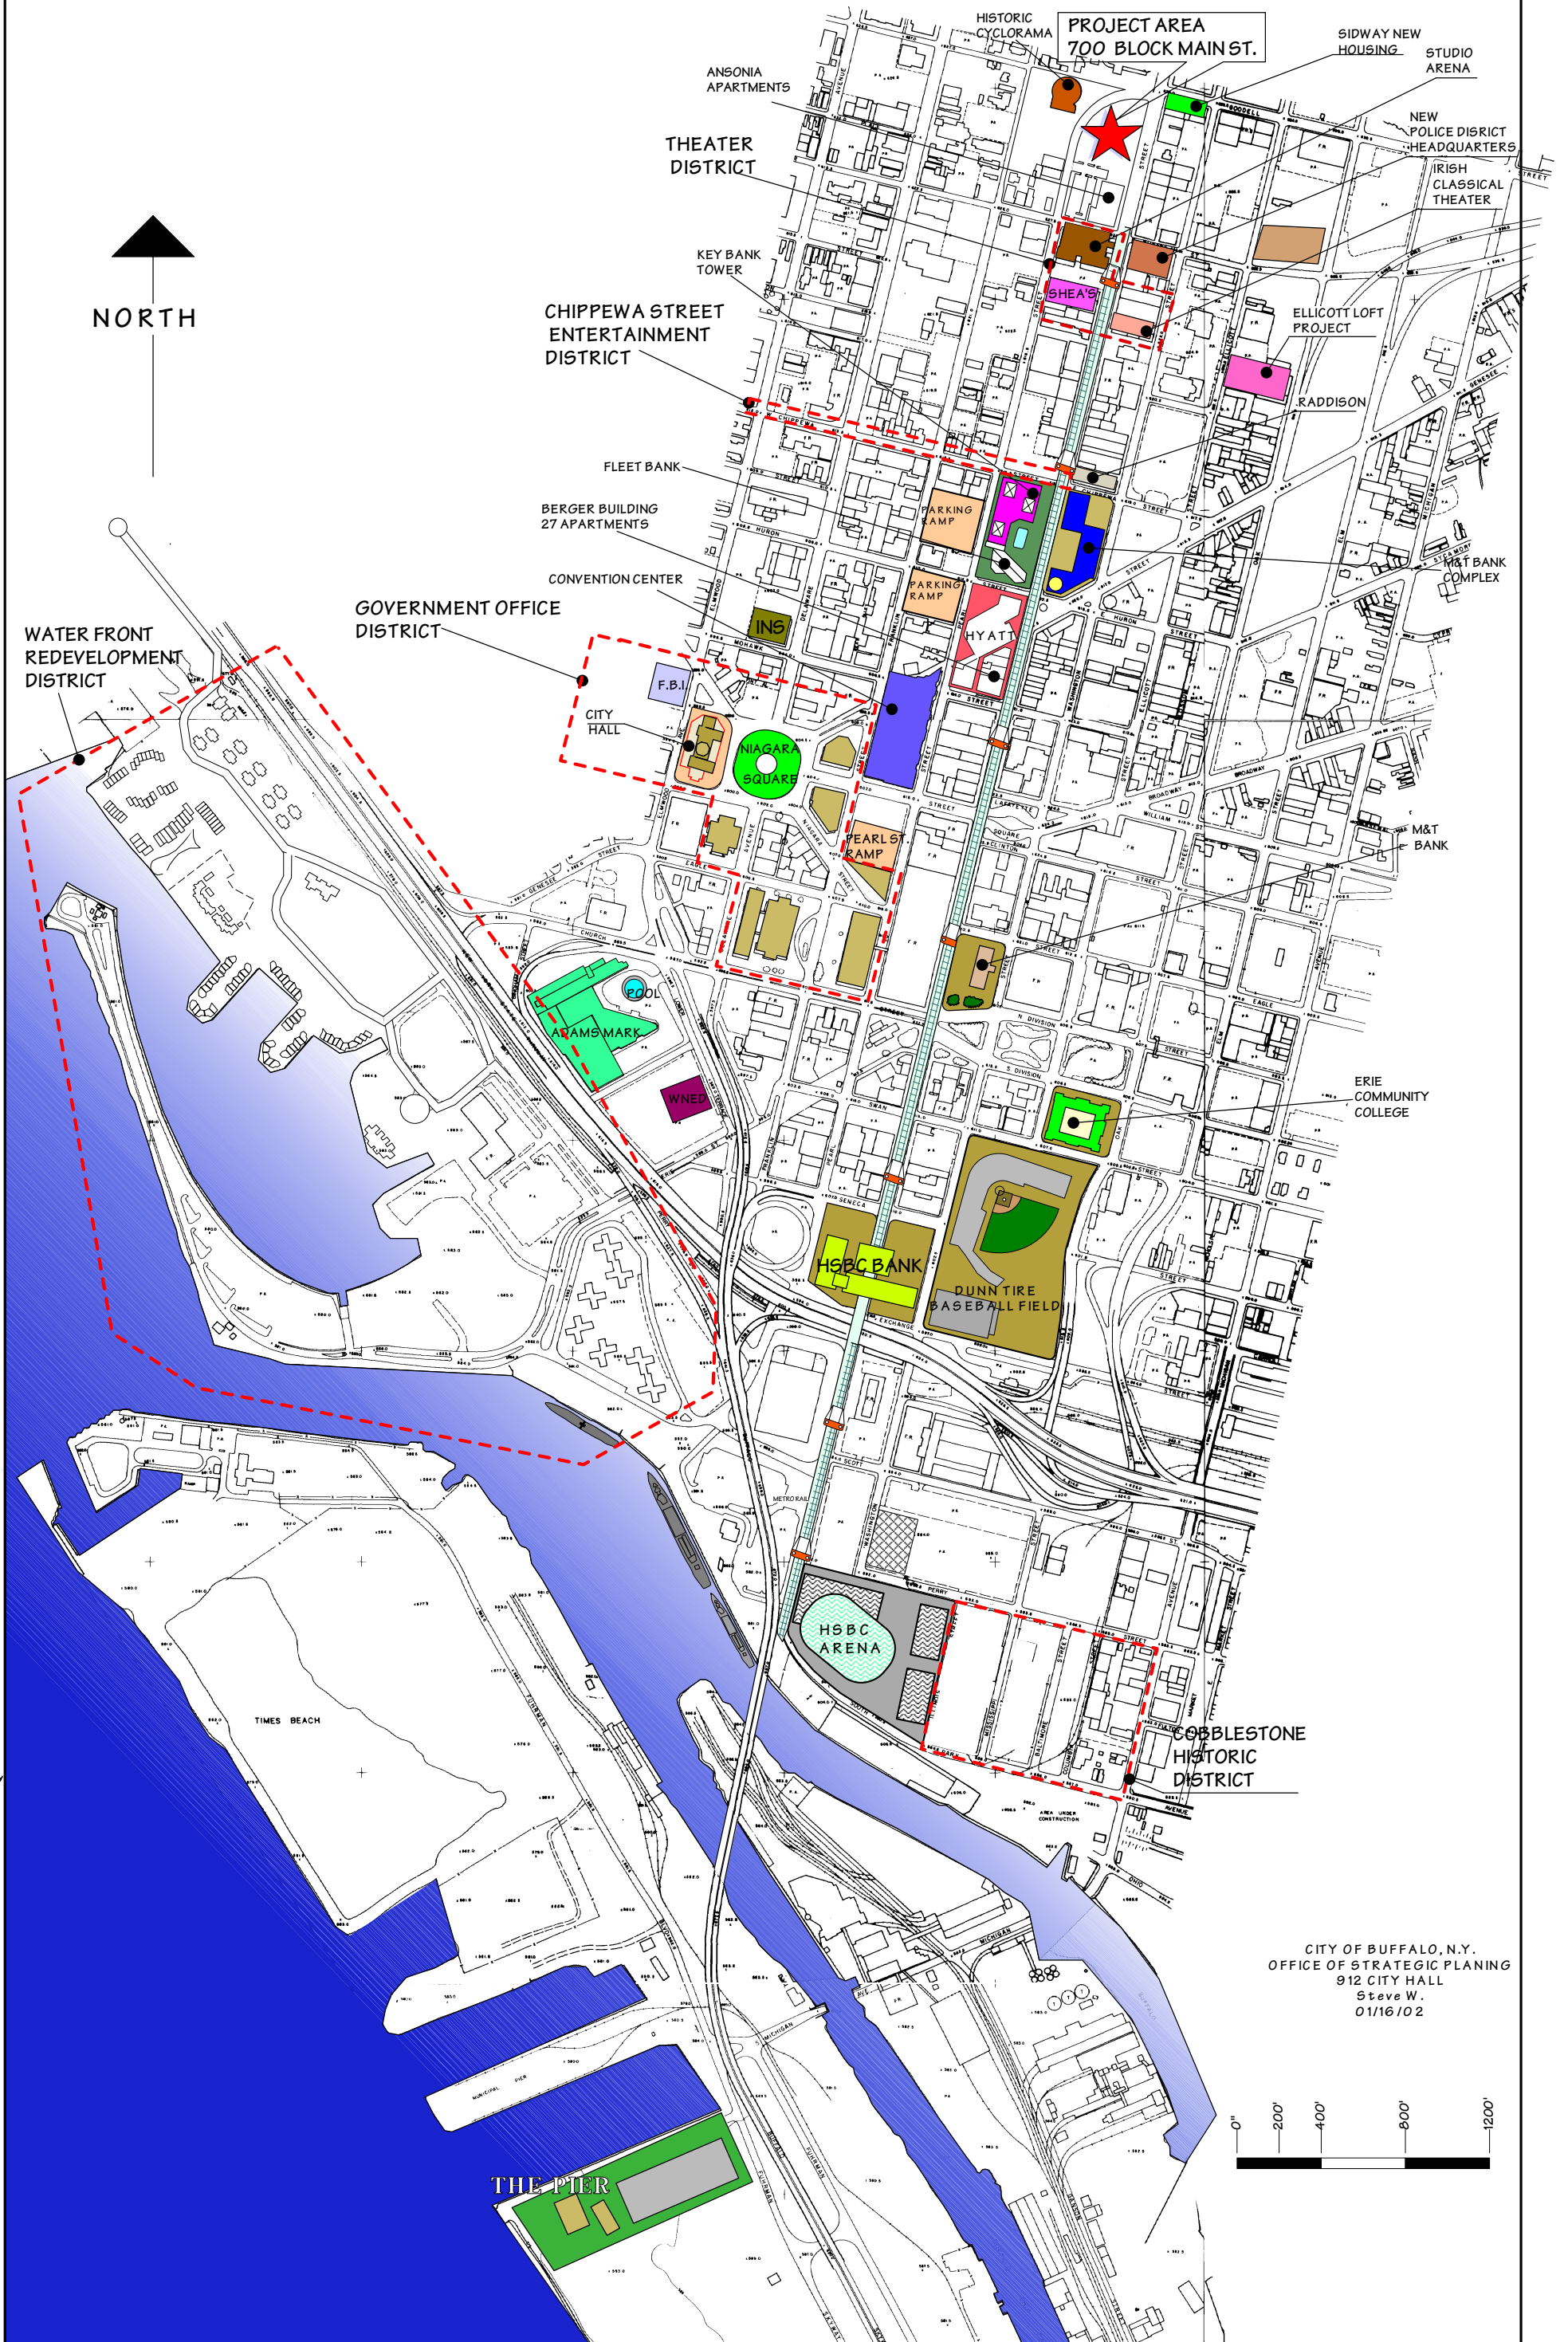

# DOWNTOWN CENTER BOUNDARY MAP

CITY OF BUFFALO, N.Y.  
OFFICE OF STRATEGIC PLANNING  
912 CITY HALL  
Steve W.  
01/16/02

0' 200' 400' 800' 1200'